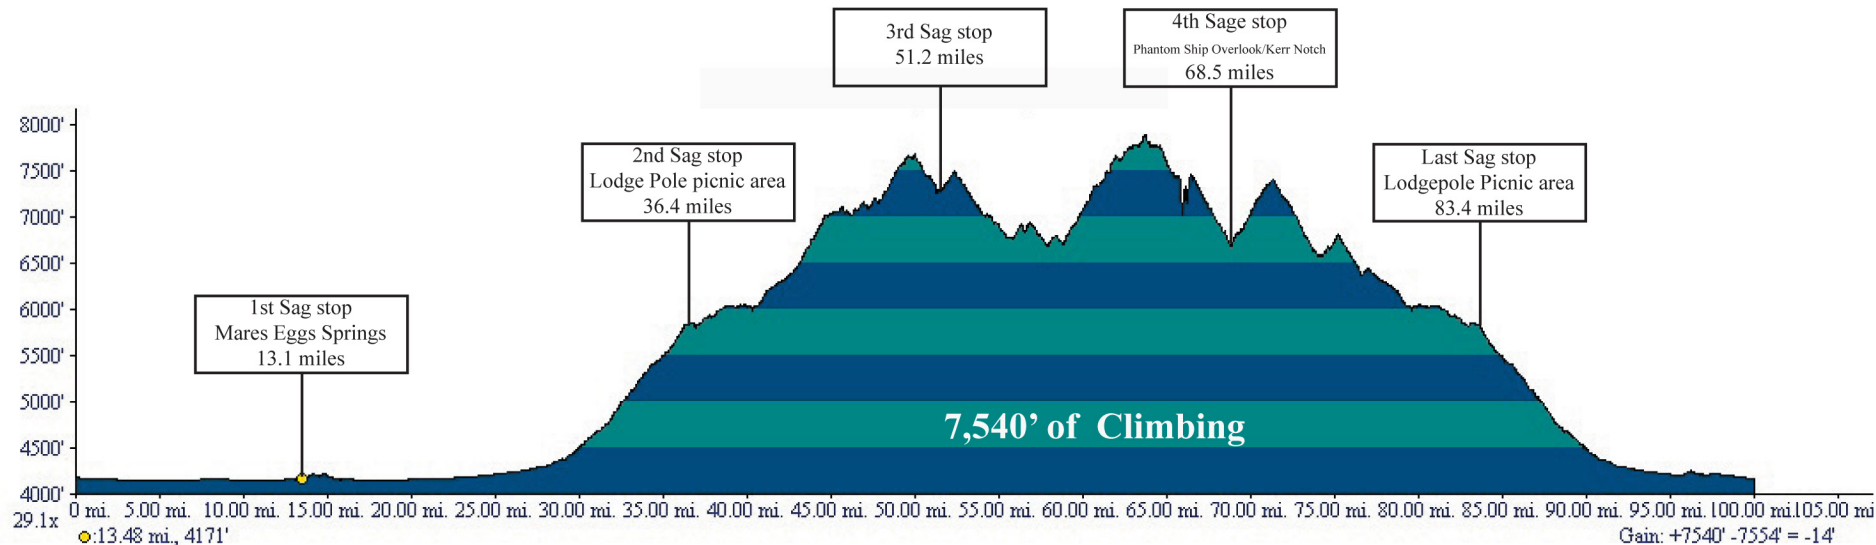

# Crater Lake Century

## Century Ride Profile

Profile created with TOPO!® ©2006 National Geographic ([www.nationalgeographic.com/topo](http://www.nationalgeographic.com/topo))