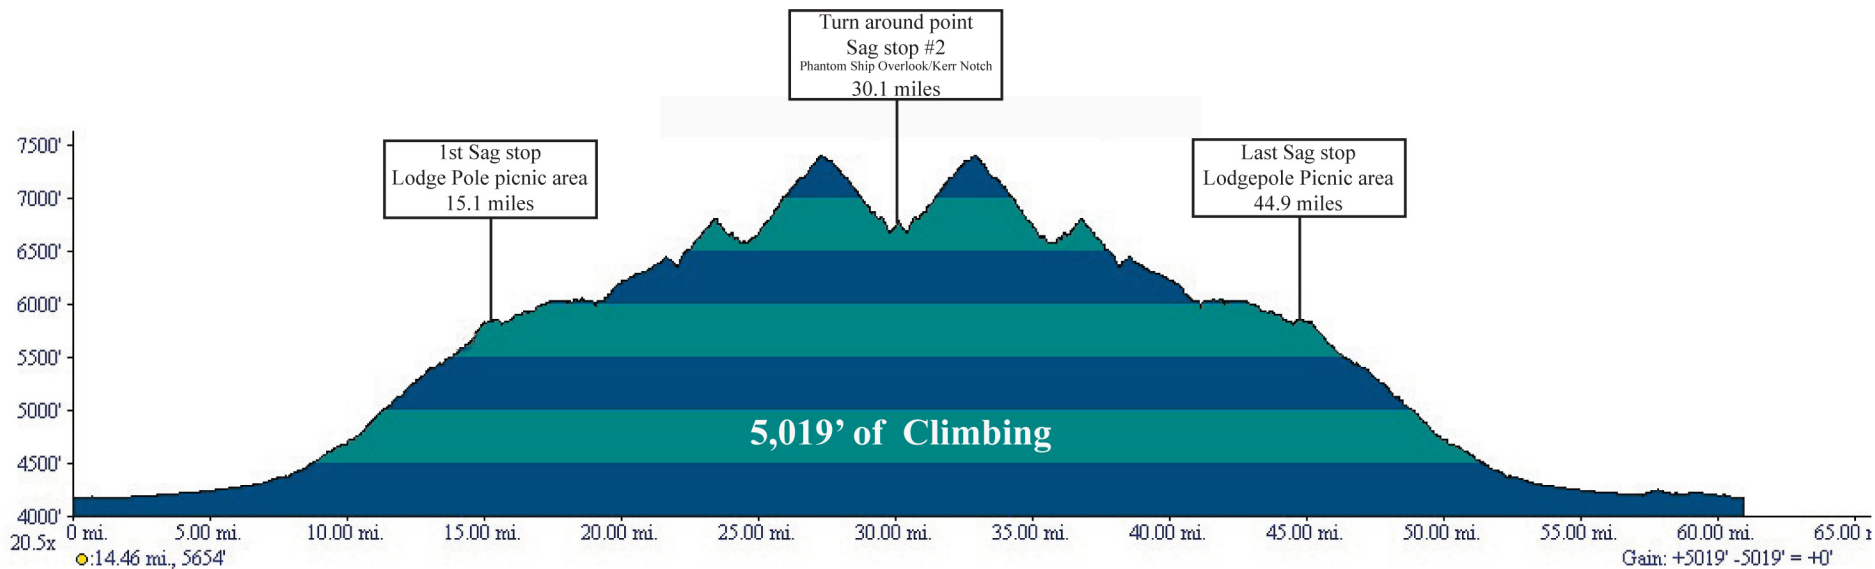

Crater Lake Century

Metric Century Ride Profile

Profile created with TOPO!® ©2006 National Geographic (www.nationalgeographic.com/topo)